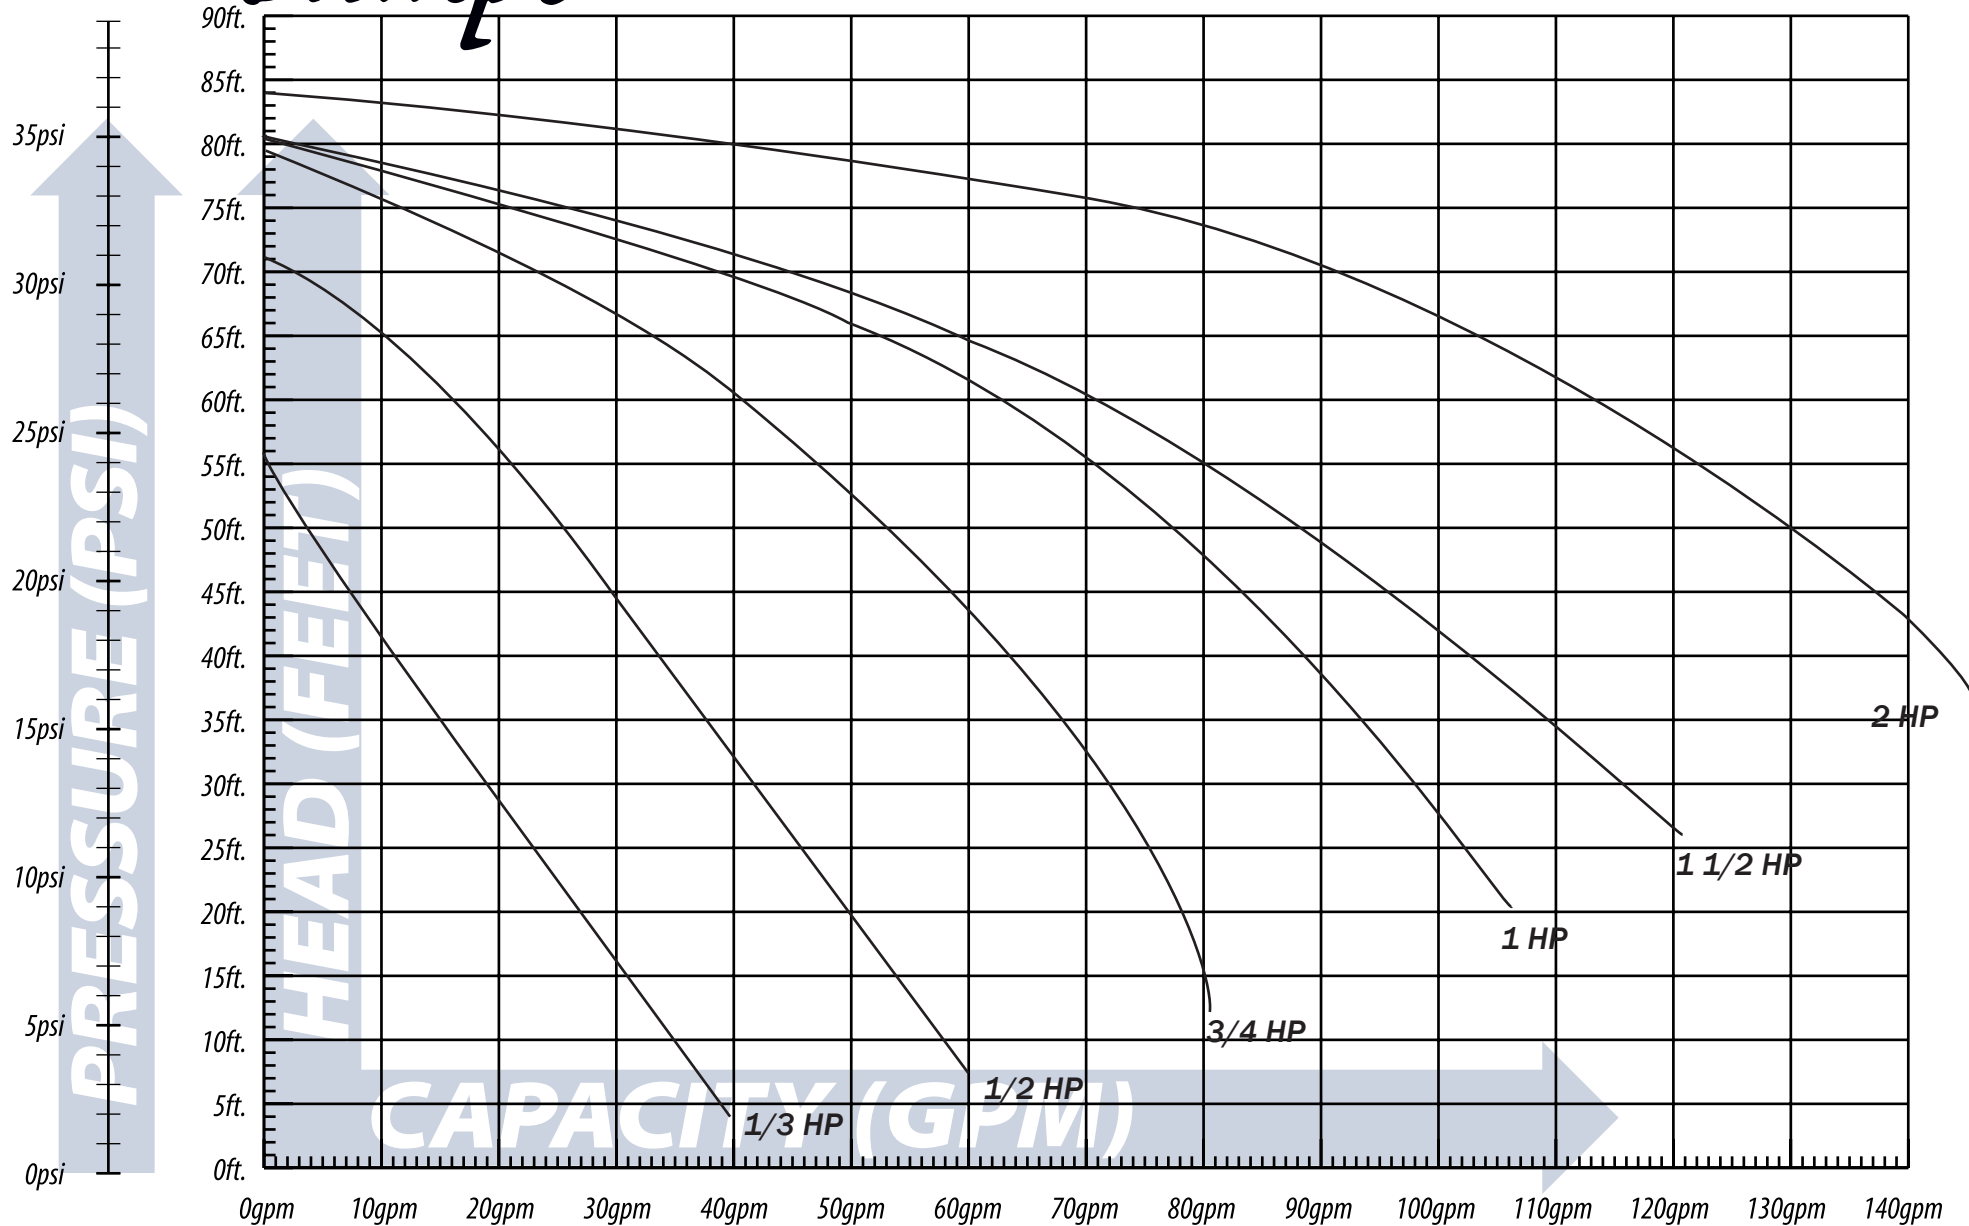

# PerformancePro Pumps

For performance that's OFF THE CHART of ordinary pumps!

Figure Number: P200F

Date: 5/15/00

Pump Model: PerformancePro

Impeller: P1-P6

Horsepower: 1/3 to 2

RPM: 3450

The HP ratings are for motors with full nema service factors. For motors with 1.0 service factor, or for fluids with a higher specific gravity, upsize motor accordingly.

Ambient Clear Water SP GR 1.0