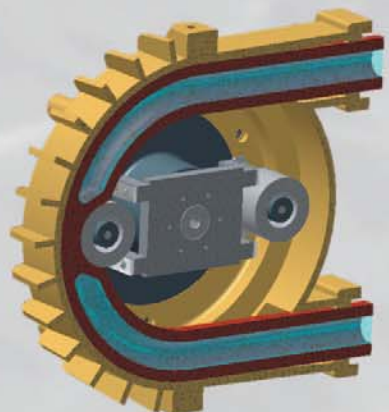

PERIFLO PERISTALTIC
HOSE PUMPS

FMP/RBT
Series

155 Commerce Blvd
Loveland, OH 45140

800.860.2983

Local: 513.583.4900 Fax: 513.583.4819

www.periflo.com

Features

- Sealless - *Easy Maintenance*
- Abrasion Resistant
- Commercial Gear Drives
- Direct Connected - *No Alignment*
- Cartridge Type Bearing Assembly
- Dry-Run without Damage
- Self Priming to 27 ft.
- Metering Accuracy +/- 1%
- Reversible Rotation
- Sanitary FDA Designs

FMP Series - Performance Curves

	FMP-30	FMP-40	FMP-50	FMP-60	FMP-70
CAPACITY	.11 gal/rev	.24 gal/rev	.39 gal/rev	.84 gal/rev	1.76 gal/rev
MAX FLOW RATE	12 GPM	20 GPM	30 GPM	84 GPM	130 GPM
PRESSURE	115 PSI	115 PSI	115 PSI	115 PSI	115 PSI
CONNECTIONS	1-1/4"	1-1/2"	1-1/2"	2"	2-1/2"
COMPRESSOR	ROLLERS				
REINFORCED HOSES	NATURAL RUBBER • BUNA N • EPDM NATURAL RUBBER (FOOD GRADE) • BUNA (FOOD GRADE) HYALON (NOT AVAILABLE IN ALL SIZES)				

The Right Technology for the Application (Rollers or Shoes)

- Flows from 0 to 232 GPM
- Viscosities to 60,000 cps
- Lube-Free Roller Designs to 115 psi
- Lubricated Shoe Designs to 225 psi

Applications: Transfer, Metering, Batching