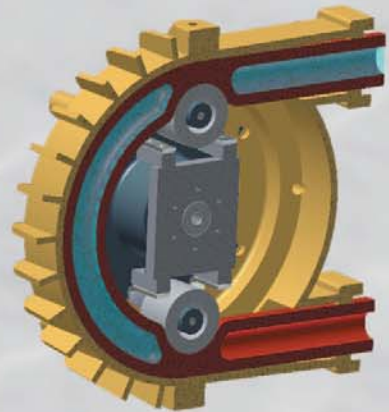

PERIFLO PERISTALTIC
HOSE PUMPS

FMP/RBT
Series

155 Commerce Blvd
Loveland, OH 45140

800.860.2983

Local: 513.583.4900 Fax: 513.583.4819

www.periflo.com

Features

- Sealless - *Easy Maintenance*
- Abrasion Resistant
- Commercial Gear Drives
- Direct Connected - *No Alignment*
- Cartridge Type Bearing Assembly
- Dry-Run without Damage
- Self Priming to 27 ft.
- Metering Accuracy +/- 1%
- Reversible Rotation
- Sanitary FDA Designs

FMP Series - Performance Curves

	FMP-30	FMP-40	FMP-50	FMP-60	FMP-70
CAPACITY	.11 gal/rev	.24 gal/rev	.39 gal/rev	.84 gal/rev	1.76 gal/rev
MAX FLOW RATE	12 GPM	20 GPM	30 GPM	84 GPM	130 GPM
PRESSURE	115 PSI	115 PSI	115 PSI	115 PSI	115 PSI
CONNECTIONS	1-1/4"	1-1/2"	1-1/2"	2"	2-1/2"
COMPRESSOR	ROLLERS				
REINFORCED HOSES	NATURAL RUBBER • BUNA N • EPDM NATURAL RUBBER (FOOD GRADE) • BUNA (FOOD GRADE) HYALON (NOT AVAILABLE IN ALL SIZES)				

The Right Technology for the Application (Rollers or Shoes)

- Flows from 0 to 232 GPM
- Viscosities to 60,000 cps
- Lube-Free Roller Designs to 115 psi
- Lubricated Shoe Designs to 225 psi

Applications: Transfer, Metering, Batching