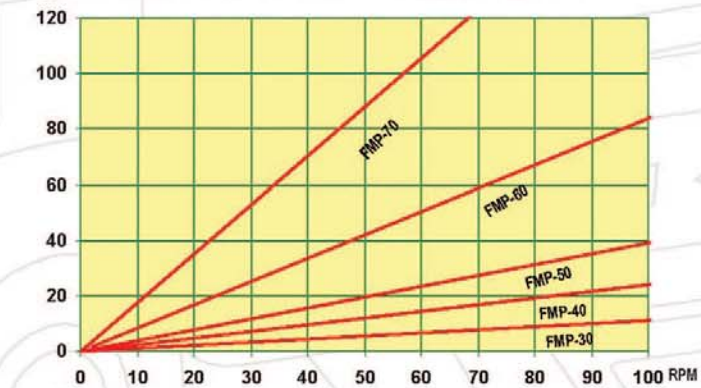

FMP Series - Performance Curves

	FMP-30	FMP-40	FMP-50	FMP-60	FMP-70
CAPACITY	.11 gal/rev	.24 gal/rev	.39 gal/rev	.84 gal/rev	1.76 gal/rev
MAX FLOW RATE	12 GPM	20 GPM	30 GPM	84 GPM	130 GPM
PRESSURE	115 PSI	115 PSI	115 PSI	115 PSI	115 PSI
CONNECTIONS	1-1/4"	1-1/2"	1-1/2"	2"	2-1/2"
COMPRESSOR	ROLLERS				
REINFORCED HOSES	NATURAL RUBBER • BUNA N • EPDM NATURAL RUBBER (FOOD GRADE) • BUNA (FOOD GRADE) HYALON (NOT AVAILABLE IN ALL SIZES)				

The Right Technology for the Application (Rollers or Shoes)

- Flows from 0 to 232 GPM
- Viscosities to 60,000 cps
- Lube-Free Roller Designs to 115 psi
- Lubricated Shoe Designs to 225 psi

Applications: Transfer, Metering, Batching