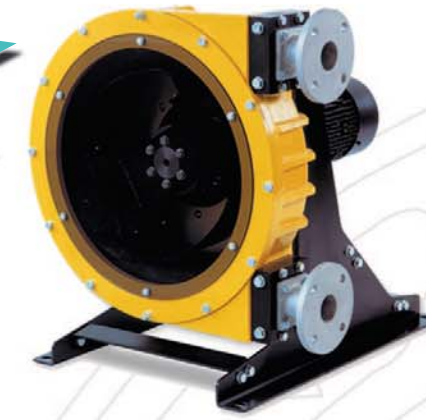

PERIFLO PERISTALTIC
HOSE PUMPS

FMP/RBT
Series

155 Commerce Blvd
Loveland, OH 45140

800.860.2983

Local: 513.583.4900 Fax: 513.583.4819

www.periflo.com

Features

- Sealless - *Easy Maintenance*
- Abrasion Resistant
- Commercial Gear Drives
- Direct Connected - *No Alignment*
- Cartridge Type Bearing Assembly
- Dry-Run without Damage
- Self Priming to 27 ft.
- Metering Accuracy +/- 1%
- Reversible Rotation
- Sanitary FDA Designs

FMP Series - Performance Curves

	FMP-30	FMP-40	FMP-50	FMP-60	FMP-70
CAPACITY	.11 gal/rev	.24 gal/rev	.39 gal/rev	.84 gal/rev	1.76 gal/rev
MAX FLOW RATE	12 GPM	20 GPM	30 GPM	84 GPM	130 GPM
PRESSURE	115 PSI	115 PSI	115 PSI	115 PSI	115 PSI
CONNECTIONS	1-1/4"	1-1/2"	1-1/2"	2"	2-1/2"
COMPRESSOR	ROLLERS				
REINFORCED HOSES	NATURAL RUBBER • BUNA N • EPDM NATURAL RUBBER (FOOD GRADE) • BUNA (FOOD GRADE) HYALON (NOT AVAILABLE IN ALL SIZES)				

The Right Technology for the Application (Rollers or Shoes)

- Flows from 0 to 232 GPM
- Viscosities to 60,000 cps
- Lube-Free Roller Designs to 115 psi
- Lubricated Shoe Designs to 225 psi

Applications: Transfer, Metering, Batching