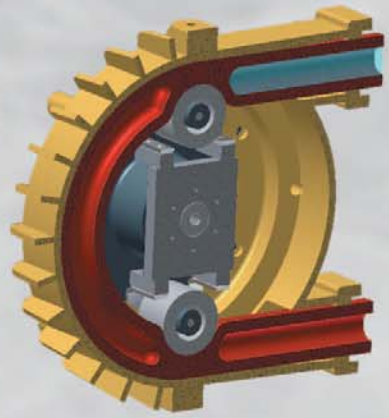

PERIFLO PERISTALTIC
HOSE PUMPS

FMP/RBT
Series

155 Commerce Blvd
Loveland, OH 45140

800.860.2983

Local: 513.583.4900 Fax: 513.583.4819

www.periflo.com

Features

- Sealless - *Easy Maintenance*
- Abrasion Resistant
- Commercial Gear Drives
- Direct Connected - *No Alignment*
- Cartridge Type Bearing Assembly
- Dry-Run without Damage
- Self Priming to 27 ft.
- Metering Accuracy +/- 1%
- Reversible Rotation
- Sanitary FDA Designs

FMP Series - Performance Curves

	FMP-30	FMP-40	FMP-50	FMP-60	FMP-70
CAPACITY	.11 gal/rev	.24 gal/rev	.39 gal/rev	.84 gal/rev	1.76 gal/rev
MAX FLOW RATE	12 GPM	20 GPM	30 GPM	84 GPM	130 GPM
PRESSURE	115 PSI	115 PSI	115 PSI	115 PSI	115 PSI
CONNECTIONS	1-1/4"	1-1/2"	1-1/2"	2"	2-1/2"
COMPRESSOR	ROLLERS				
REINFORCED HOSES	NATURAL RUBBER • BUNA N • EPDM NATURAL RUBBER (FOOD GRADE) • BUNA (FOOD GRADE) HYALON (NOT AVAILABLE IN ALL SIZES)				

The Right Technology for the Application (Rollers or Shoes)

- Flows from 0 to 232 GPM
- Viscosities to 60,000 cps
- Lube-Free Roller Designs to 115 psi
- Lubricated Shoe Designs to 225 psi

Applications: Transfer, Metering, Batching