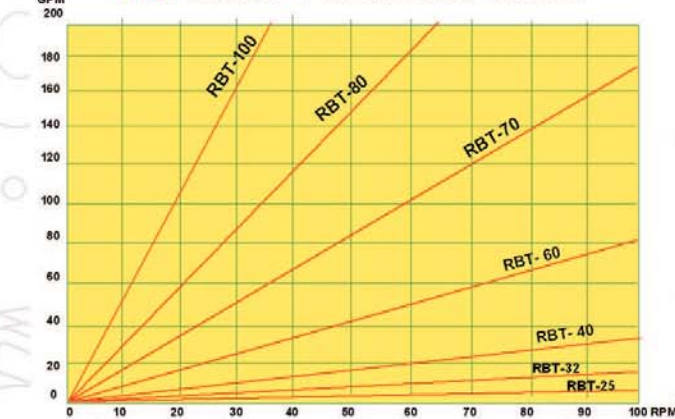

The Right Technology for the Application (Rollers or Shoes)

- Flows from 0 to 232 GPM
- Viscosities to 60,000 cps
- Lube-Free Roller Designs to 115 psi
- Lubricated Shoe Designs to 225 psi

Applications: Transfer, Metering, Batching

RBT Series - Performance Curves

	RBT-25B	RBT-32B	RBT-40B	RBT-60B	RBT-70	RBT-80	RBT-100
CAPACITY	.08 gal/rev	.17 gal/rev	.35 gal/rev	.84 gal/rev	1.76 gal/rev	3.09 gal/rev	5.28 gal/rev
MAX FLOW RATE	12 GPM	23 GPM	40 GPM	92 GPM	120 GPM	160 GPM	232 GPM
PRESSURE	225 PSI	225 PSI-1/2"	225 PSI	225 PSI	225 PSI	225 PSI	225 PSI
CONNECTIONS	1"	1-1/2"	1-1/2"	2-1/2"	2-1/2"	3"	4"
COMPRESSOR	SHOES						
REINFORCED HOSES	NATURAL RUBBER • BUNA N • EPDM NATURAL RUBBER (FOOD GRADE) • BUNA (FOOD GRADE) HYALON (NOT AVAILABLE IN ALL SIZES)						